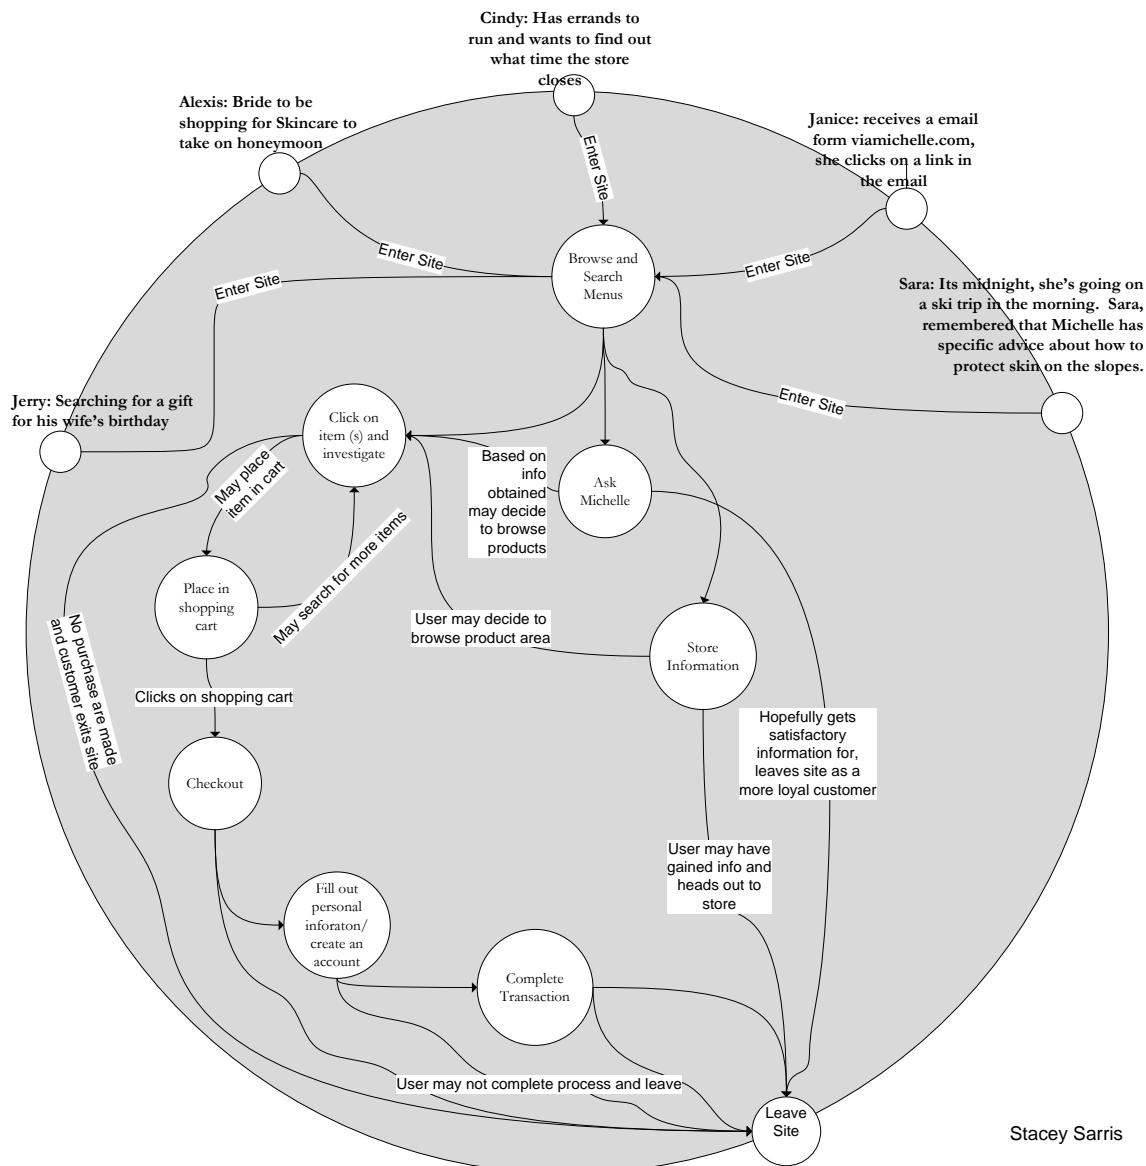

Site Path Mapping

This demonstrates five scenarios that a user take while visiting the ViaMichelle.com site. They are based on real events and questions clients have asked.

Site Path Diagramming

Using five scenario's, below is map of the possible paths customers will travel

Stacey Sarris

September 31, 2008