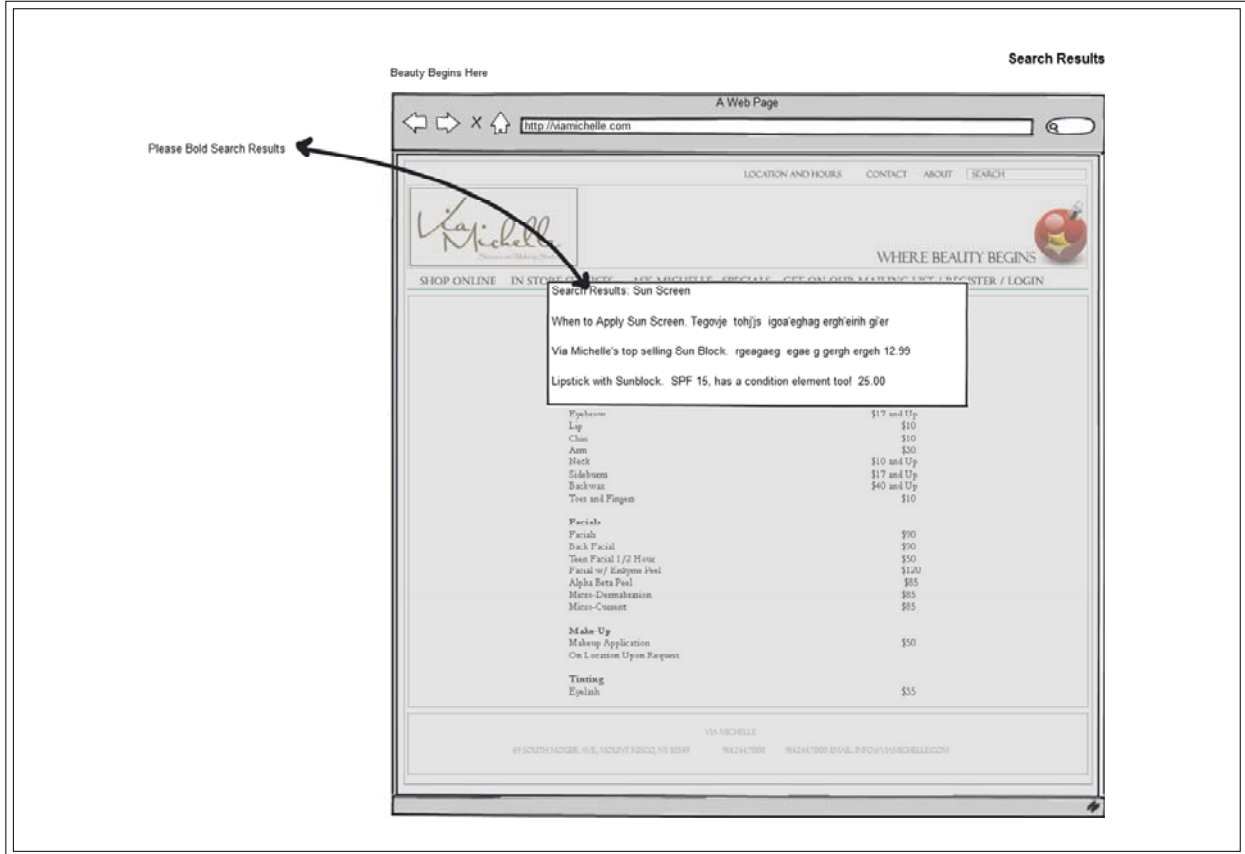

About Michelle

Via Michelle
"Beauty Begins Here"

Oct 2009

Stacey Sarris: Copyright 2009

Starting Inventory

Category	Product Number	Description	Price	Companion Product 1	Companion Product 2	Companion Product 3
Face Cleansers	01	Orange Whip Creamy Cleanser	$20.00			
Face Cleansers	02	Skin Prep Cleanser	$22.00			
Face Cleansers	03	Pore Clearing Cleanser	$20.00			
Face Cleansers	04	Panthenol Cleanser	$20.00			
Face Cleansers	05	Ultra Gentle Cleansing Gel	$20.00			
Eye, Lip and Throat Treatments	06	Lip Remodeling Treatment	$50.00			
Eye, Lip and Throat Treatments	07	Firm & Repair Throat Crème	$45.00			
Eye, Lip and Throat Treatments	08	Intensive Eye Therapy Crème	$50.00			
Eye, Lip and Throat Treatments	09	Decircling Serum for Eyes	$50.00			
Eye, Lip and Throat Treatments	10	End Line Eye Therapy	$35.00			
Eye, Lip and Throat Treatments	11	Ultra Gentle Eye Crème	$30.00			
Eye, Lip and Throat Treatments	12	Firming Peptide Eye Crème	$50.00			
Toners	13	Pore Purifying Astringent	$20.00			
Toners	14	Bioflavonoid Toner	$20.00			
Toners	15	Visibly Moist Toner	$20.00			
Moisturizers	16	Calming Bio Lipid Repair Crème	$45.00			
Moisturizers	17	Oil Free Hydrating Fluid	$25.00			
Moisturizers	18	Moisture Perfecting Crème	$45.00			
Moisturizers	19	Moisture Replenishing Crème	$45.00			
Moisturizers	20	Hydrating Vitamin Crème	$35.00			
Moisturizers	21	Calming Bio Lipid Repair Fluid	$40.00			
Moisturizers	22	Soothe & Defend Hydragel	$60.00			
Moisturizers	23	Continuous Moisturizer Crème	$45.00			
Continuous Moisturizer Crème	24	Panthenol & White Tea Body Polish	$25.00			
Continuous Moisturizer Crème	25	Pumpkin & Pumice Body Polish	$25.00			
Continuous Moisturizer Crème	26	Avocado Q10 Hand & Body Lotion	$25.00			
Exfoliants	27	BHA Enzyme Surface Peel	$35.00			
Exfoliants	28	Crystal Clarity Micro-Dermabrasion Crème	$30.00			
Exfoliants	29	The Ultimate Scrub	$25.00			
Exfoliants	30	Foaming Facial Refiner	$25.00			
Serums & Boosters	31	Triple C & E Complex	$65.00			
Serums & Boosters	32	Rescue Gel	$50.00			
Serums & Boosters	33	Moisture Boost HydraGel	$50.00			
Serums & Boosters	34	Advanced Firming Complex	$60.00			
Serums & Boosters	35	Instant Calm Ultra Complex	$50.00			
Serums & Boosters	36	Clear Skin Ultra	$50.00			
Serums & Boosters	37	Retinol Resurfacing Complex	$70.00			
Serums & Boosters	38	Equalizing Serum	$50.00			
Serums & Boosters	39	Age Limit Advanced Refinishing Serum	$80.00			
Masques	40	Moisture Infusion Crème Masque	$35.00			
Masques	41	Soothing Gelle Masque	$30.00			
Masques	42	Vitaplus Masque	$30.00			

Via Michelle
"Beauty Begins Here"

Oct 2009

Stacey Sarris: Copyright 2009