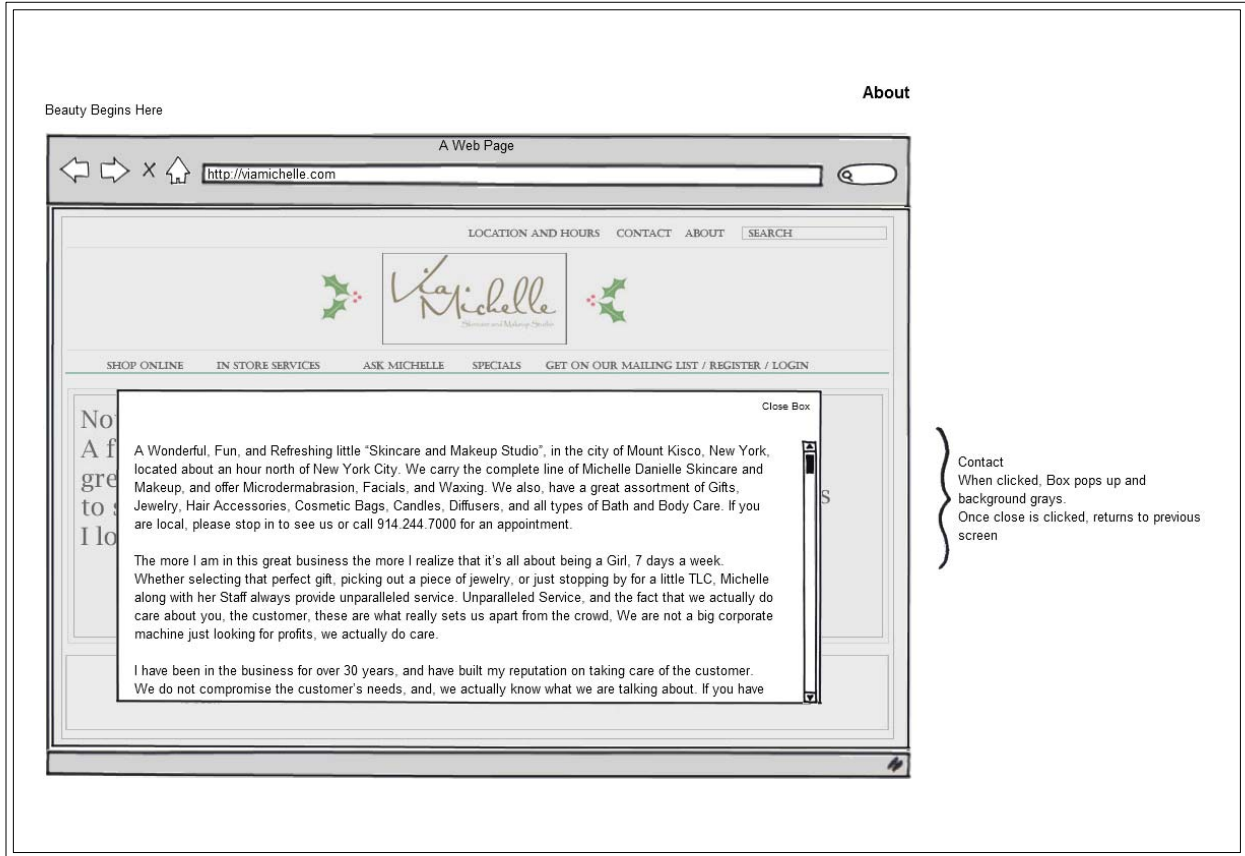

About

Via Michelle
"Beauty Begins Here"

Oct 2009

Stacey Sarris: Copyright 2009