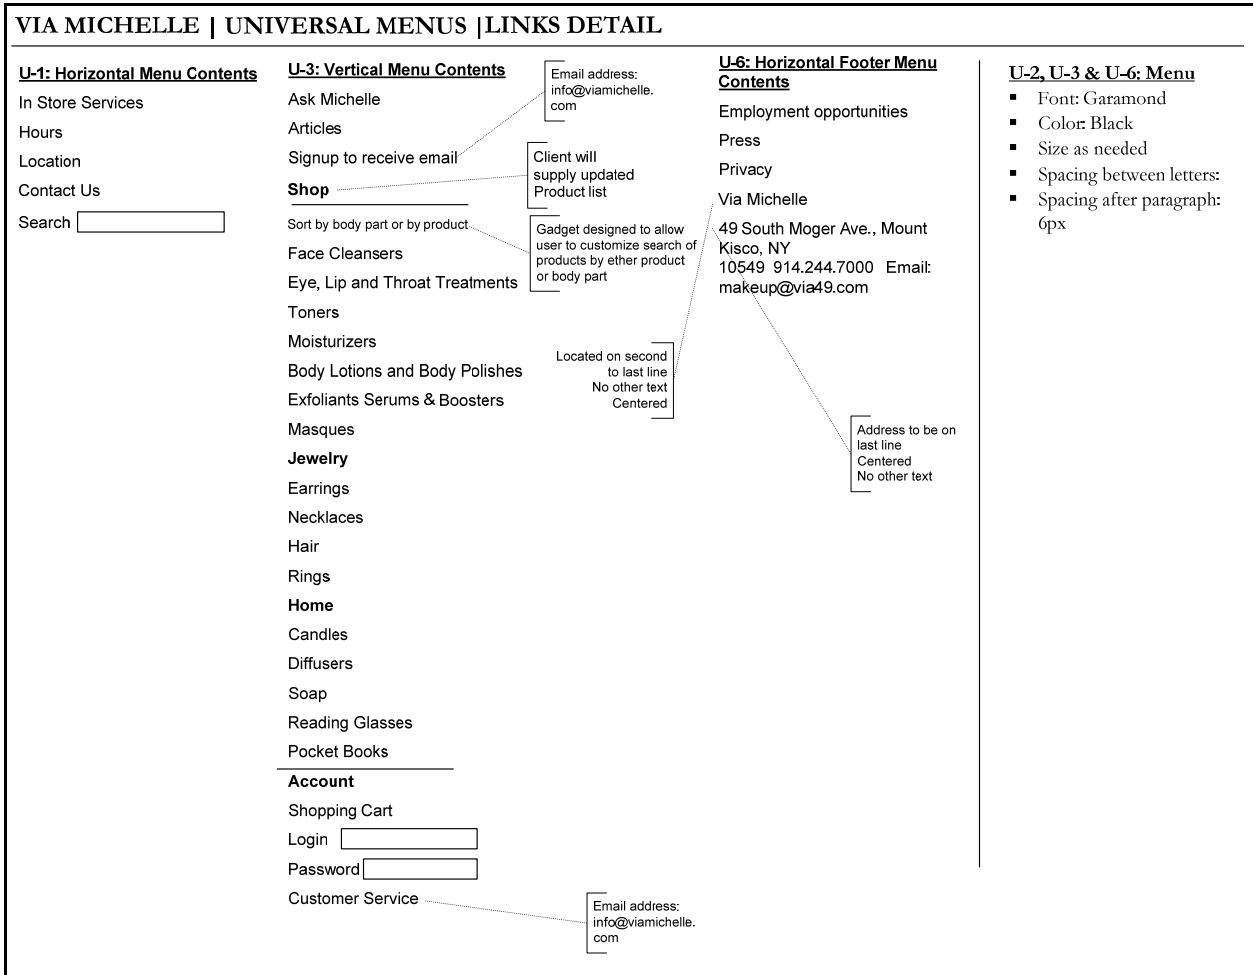

Menu Detail